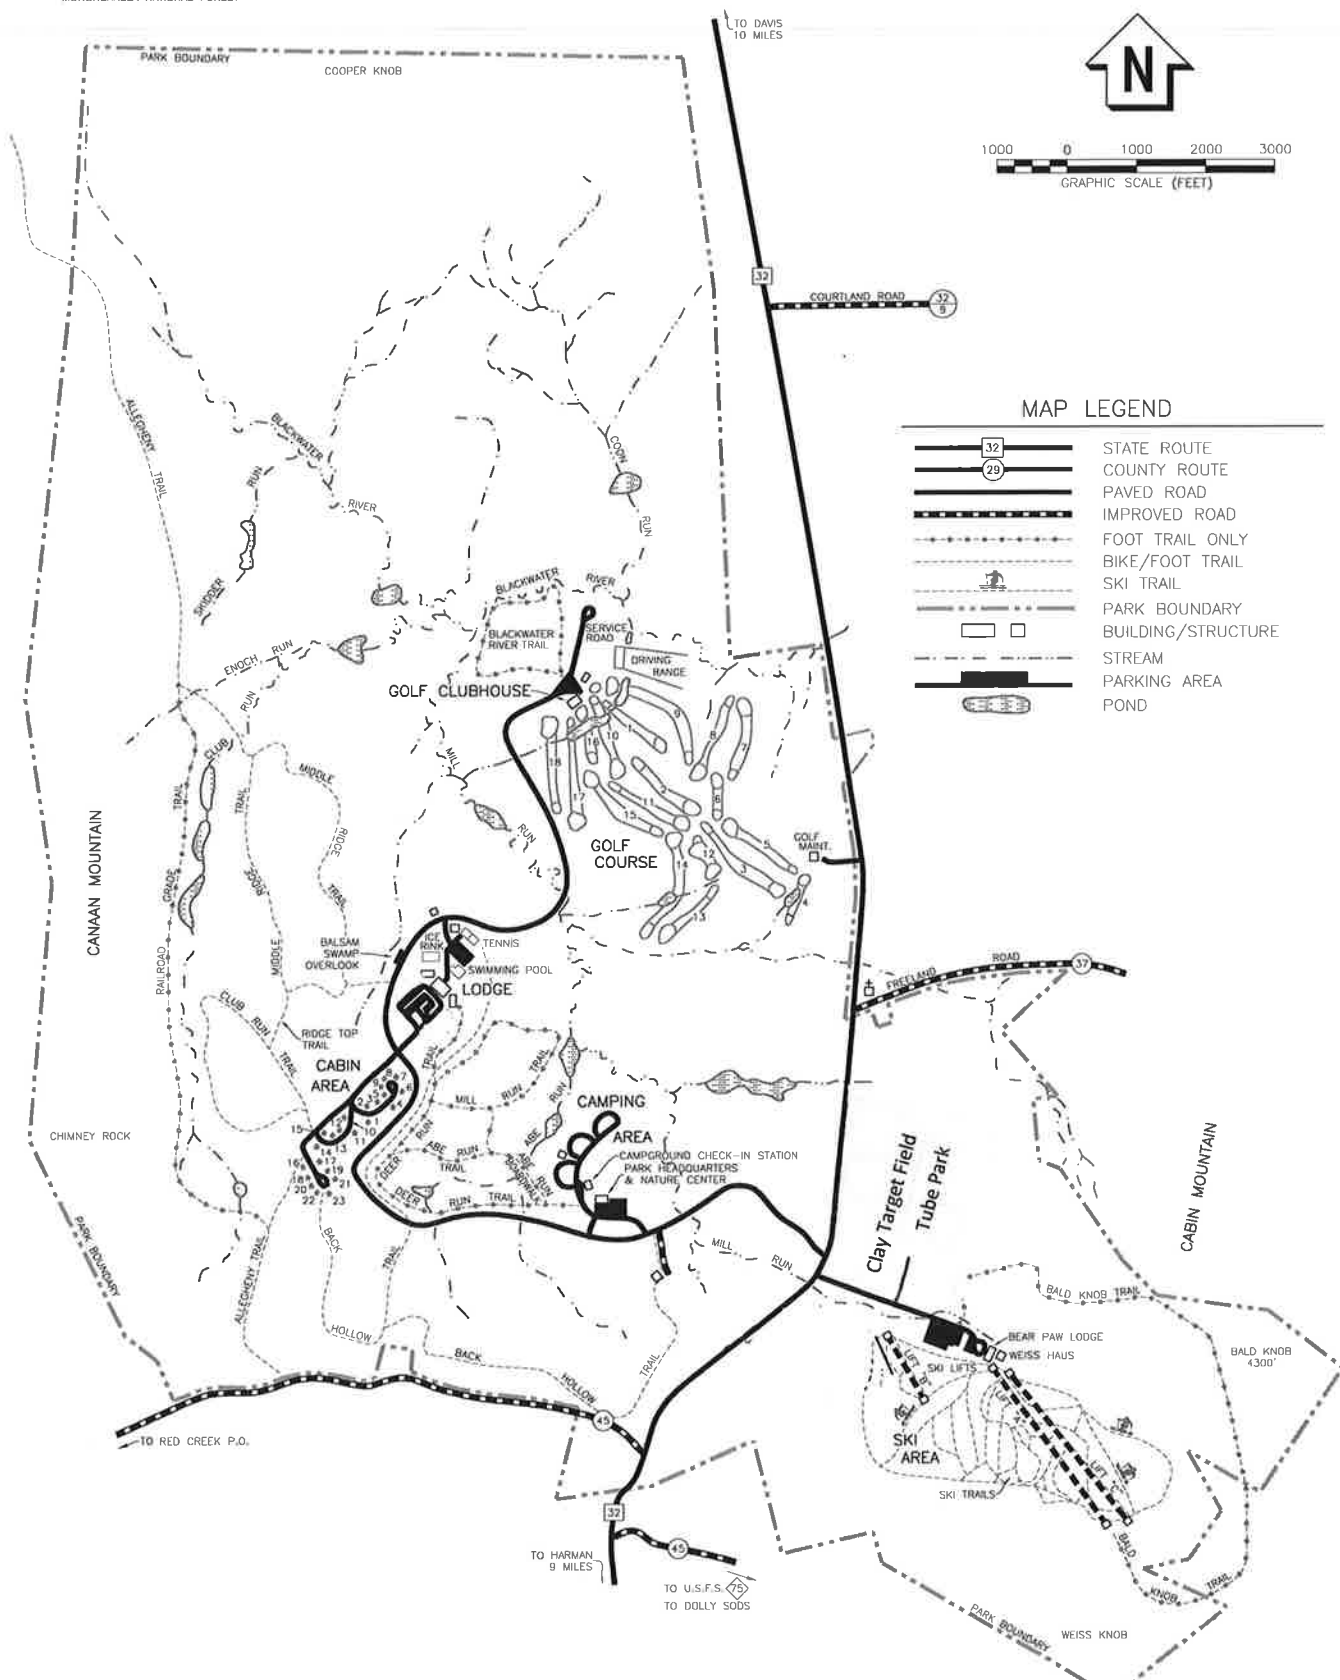

MAP LEGEND

- STATE ROUTE 32
- COUNTY ROUTE 29
- PAVED ROAD
- IMPROVED ROAD
- FOOT TRAIL ONLY
- BIKE/FOOT TRAIL
- SKI TRAIL
- PARK BOUNDARY
- BUILDING/STRUCTURE
- STREAM
- PARKING AREA
- POND

Canaan Valley State Park